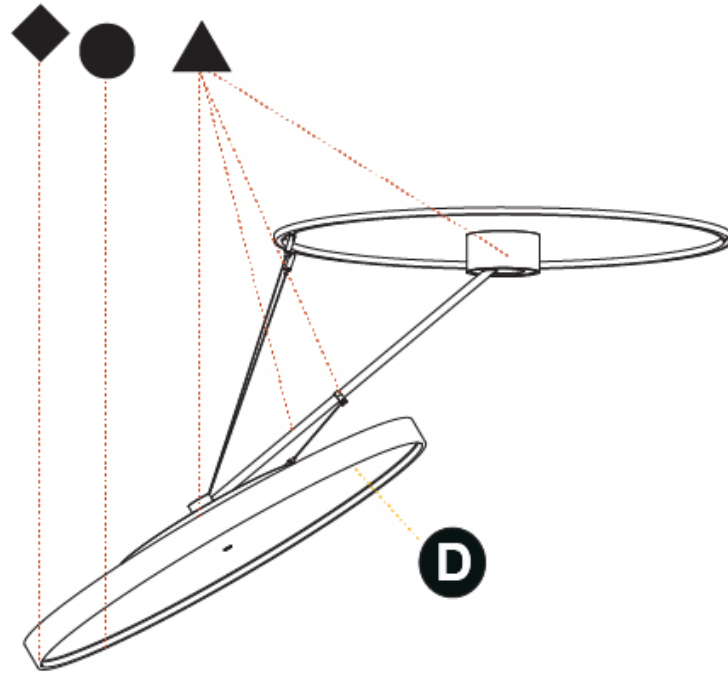

SIGN DIVA DANCER SUSPENSION

A30874-

PROJECT
TYPE
SPECIFIER
QUANTITY
DATE