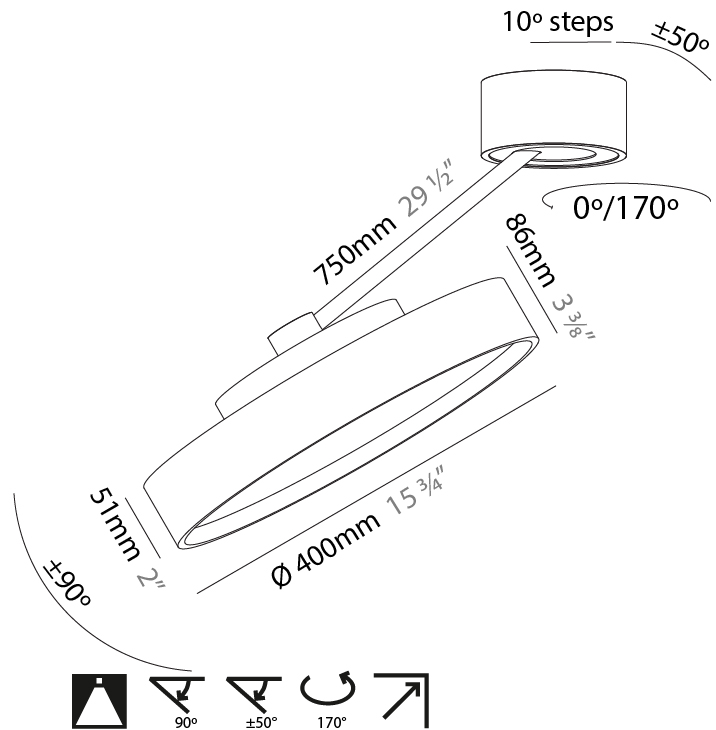

GENERAL

Series: Sign Diva Dancer
Subseries: Sign Diva Dancer Korona
Partner: Prolicht
Division: Architectural
Installation: Suspension
Product Type: Pendant
Mounting Location: Ceiling
Light Distribution: Adjustable

PHYSICAL

Shape: Round
Diameter (mm): 400
Diameter (in): 15 3/4
Height (mm): 870
Depth (mm): 86
Height (in): 34 1/4
Depth (in): 3 3/8
Weight (kg): 3.5
Weight (lbs): 7.716

Diffuser: PMMA - Opal / Micro-Prism / Sparkling Secret / Vintage Industrial

Fixture Finish: SSR / BKV / CWI / CRY / HAB / UFT / ITA / RUA / FTG / MYG / LOD / PUS / FRO / FUP / KIA / POP / BLS / SPG / MEY / GOH / CHC / COM / ABZ / JAG / OBR / MOS / ROR

Fixture Material: PMMA / Extruded Aluminum / Steel

ELECTRICAL

Lamp Type: LED (Zhaga Standard)
Input Wattage (W): 17.9
Total Output Wattage (W): 16
Dimming: Tri-Mode (Non-Dimming and Phase Dimming (120Vac only) and 0-10V Dimming)
Driver Included: Yes
Driver Location: Integrated
Driver Type: Constant Current - Universal
Driver Class: Class 2
Input Voltage (V): 120 - 277
Constant Current (MA): 500

LED

Color Temperature (*K): 2700 / 3000 / 3500 / 4000
Max. Delivered Lumen (lm): 1870 / 2340 / 2372 / 2420
CRI: >90 CRI
Lamp Life (hrs): 50000

OPTICAL

Adjustability: Rotational Canopy 170°; Tilting Canopy ±50°; Tilting Head ±90°

RATINGS AND CERTIFICATIONS

Certified By: Certified for North American Standards
IP rating: IP20