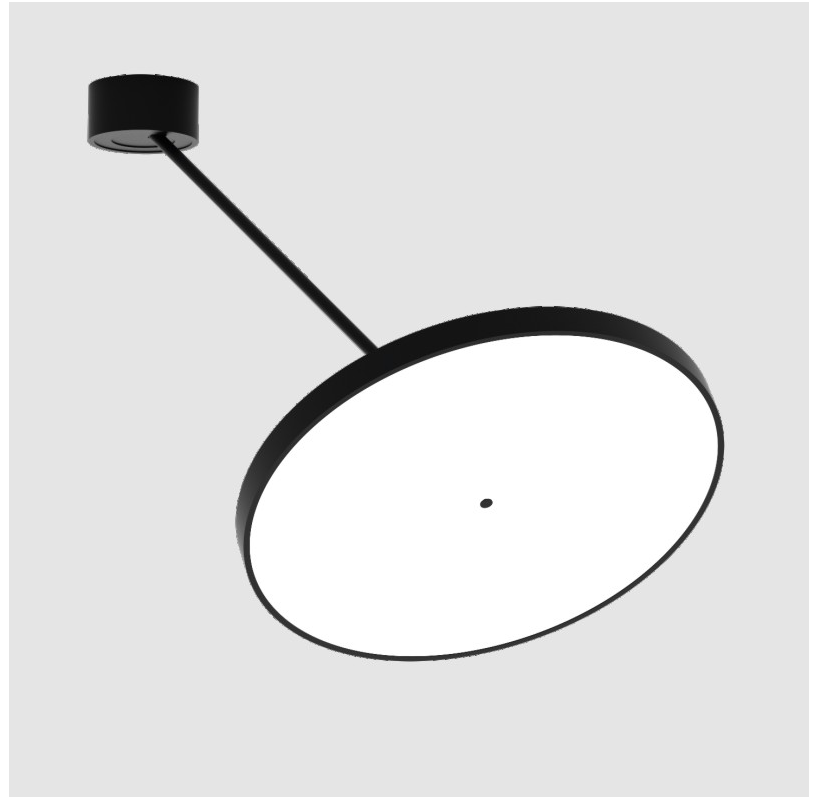

GENERAL

Series: Sign Diva Dancer
Subseries: Sign Diva Dancer
Partner: Prolicht
Division: Architectural
Installation: Suspension
Product Type: Pendant
Mounting Location: Ceiling
Light Distribution: Adjustable

PHYSICAL

Shape: Round
Diameter (mm): 570
Diameter (in): 22 7/16
Height (mm): 870
Depth (mm): 72
Height (in): 34 1/4
Depth (in): 2 13/16
Extension (mm): 750
Extension (in): 29 1/2
Weight (kg): 4.660
Weight (lbs): 10.273
Diffuser: PMMA - Opal / Micro-Prism / Sparkling Secret / Vintage Industrial
Fixture Finish: SSR / BKV / CWI / CRY / HAB / UFT / ITA / RUA / FTG / MYG / LOD / PUS / FRO / FUP / KIA / POP / BLS / SPG / MEY / GOH / CHC / COM / ABZ / JAG / OBR / MOS / ROR
Fixture Material: PMMA / Extruded Aluminum / Steel

ELECTRICAL

Lamp Type: LED (Zhaga Standard)
Input Wattage (W): 49
Dimming: Tri-Mode (Non-Dimming and Phase Dimming (120Vac only) and 0-10V Dimming)
Driver Included: Yes
Driver Location: Integrated
Driver Type: Constant Current - Universal
Driver Class: Class 2
Input Voltage (V): 120 - 277
Constant Current (MA): 350

LED

Color Temperature (*K): 2700 / 3000 / 3500 / 4000
Max. Delivered Lumen (lm): 4978 / 5337 / 5384 / 5494
Nominal Lumen (lm): 6199 / 6646 / 6705 / 6842
CRI: >90 CRI
Lamp Life (hrs): 50000

OPTICAL

Adjustability: Rotational Canopy 170°; Tilting Canopy ±50°; Tilting Head ±90°

RATINGS AND CERTIFICATIONS

Certified By: Certified for North American Standards
IP rating: IP20