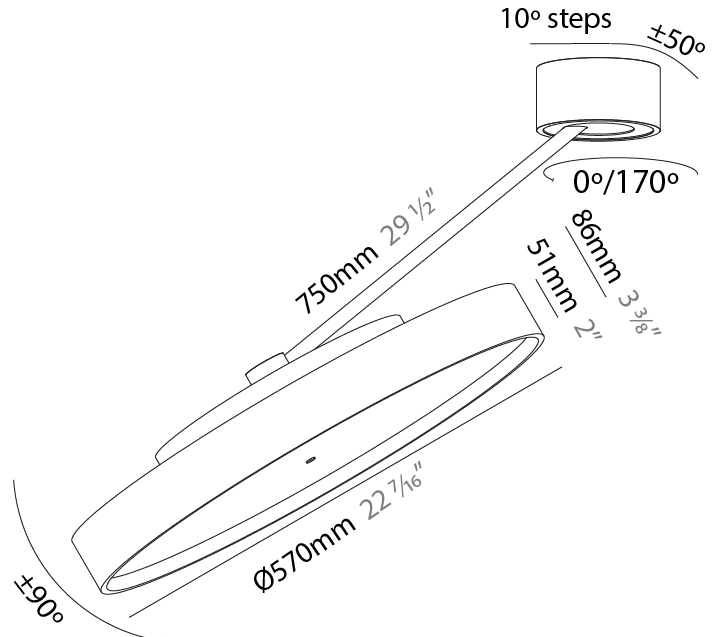

GENERAL

Series: Sign Diva Dancer
Subseries: Sign Diva Dancer Korona
Partner: Prolicht
Division: Architectural
Installation: Suspension
Product Type: Pendant
Mounting Location: Ceiling
Light Distribution: Adjustable

PHYSICAL

Shape: Round
Diameter (mm): 570
Diameter (in): 22 7/16
Height (mm): 870
Depth (mm): 86
Height (in): 34 1/4
Depth (in): 3 3/8
Weight (kg): 5
Weight (lbs): 11.023

Diffuser: PMMA - Opal / Micro-Prism / Sparkling Secret / Vintage Industrial

Fixture Finish: SSR / BKV / CWI / CRY / HAB / UFT / ITA / RUA / FTG / MYG / LOD / PUS / FRO / FUP / KIA / POP / BLS / SPG / MEY / GOH / CHC / COM / ABZ / JAG / OBR / MOS / ROR

Fixture Material: PMMA / Extruded Aluminum / Steel

ELECTRICAL

Lamp Type: LED (Zhaga Standard)
Input Wattage (W): 52.8
Total Output Wattage (W): 47.52
Dimming: Tri-Mode (Non-Dimming and Phase Dimming (120Vac only) and 0-10V Dimming)
Driver Included: Yes
Driver Location: Integrated
Driver Type: Constant Current - Universal
Driver Class: Class 2
Input Voltage (V): 120 - 277
Constant Current (MA): 350

LED

Color Temperature (*K): 2700 / 3000 / 3500 / 4000
Max. Delivered Lumen (lm): 5060 / 6320 / 6448 / 6580
CRI: >90 CRI
Lamp Life (hrs): 50000

OPTICAL

Adjustability: Rotational Canopy 170°; Tilting Canopy ±50°; Tilting Head ±90°

RATINGS AND CERTIFICATIONS

Certified By: Certified for North American Standards
IP rating: IP20